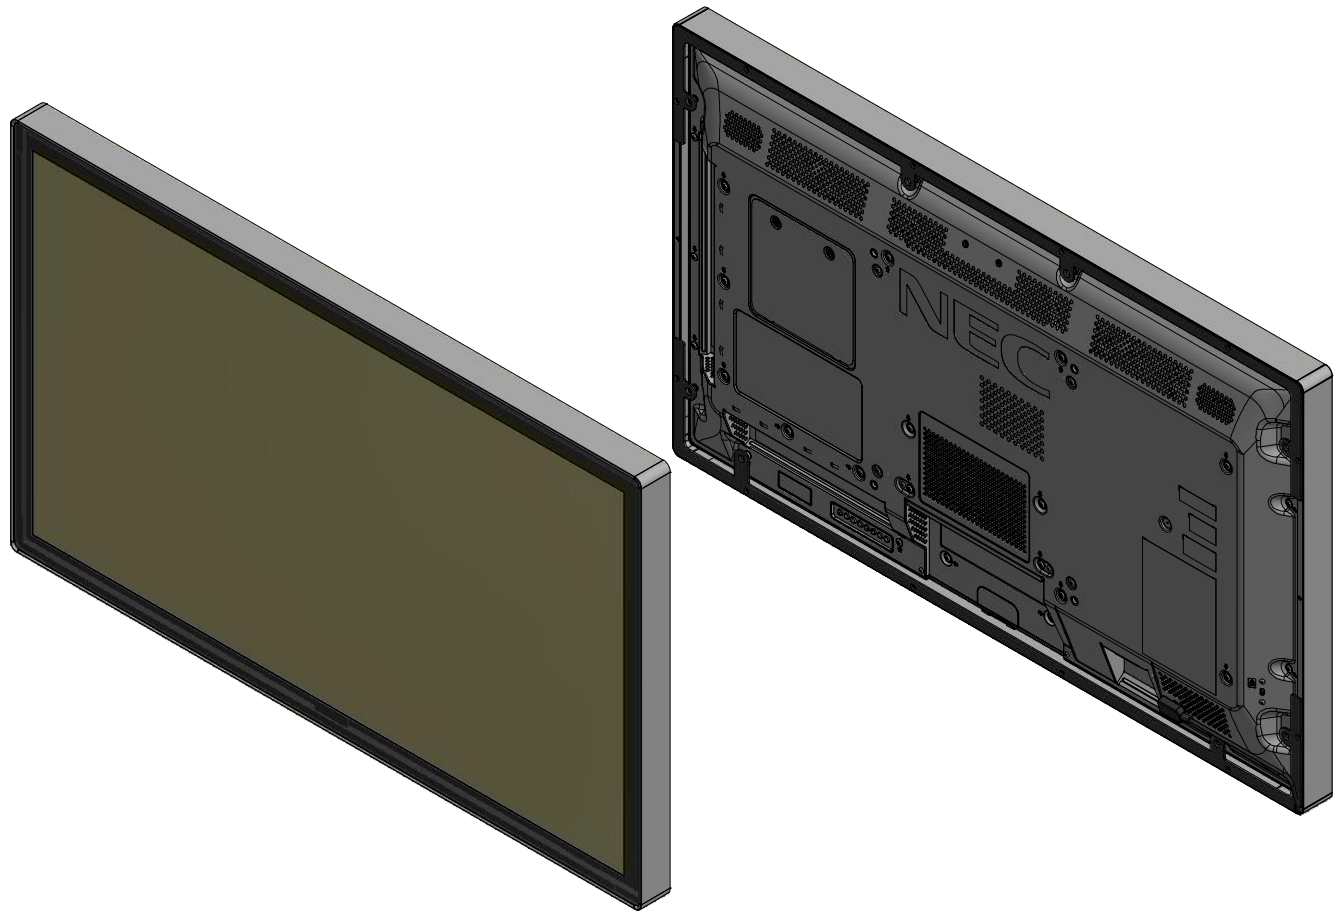

IR remote receiver
barley visible

98,43

1,20±0,5

USB-A Female

A (1 : 2)

VESA 300x300
max. 4 x M6x12 screws

130,00±2,00

300,00±1,00

130,00±2,00

322,00±2,00

300,00±1,00

322,00±2,00

65,00±2,00

3,55±0,5

Distance between front glass to top of the bezel

B (1 : 2)