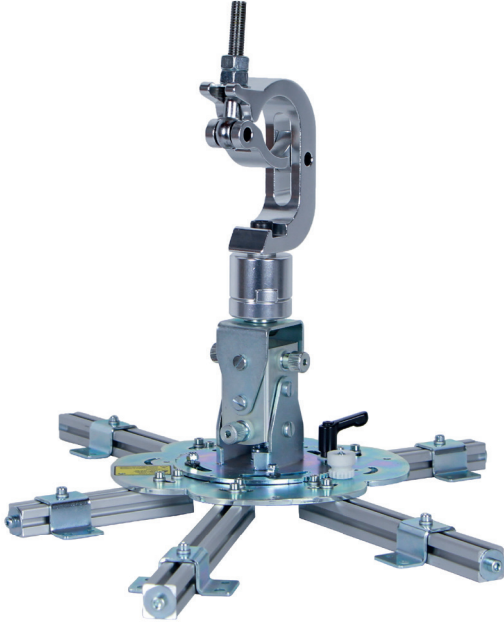

4

PAULINE

Datasheet

AV

PAULINE

Universal truss mount for projectors

- for small to medium-sized projectors
- load capacity up to 25 kg / 55.1 lbs
- quick and easy adjustment options
- safe and rugged design

PAULINE is a lightweight and easy-to-use projector mount that allows small and medium-sized projectors of up to 25 kg to be simply mounted on a truss. The universal mounting system with five individually adjustable arms allows adaptation to almost any thread hole pattern of a projector. This allows the projector to be aligned quickly and easily using the various adjustment screws on the bracket.

SPECIFICATIONS

Model Number	TH-PROJ-UNI
Dimensions	448 mm [17.6 inch] x 394 mm [15.5 inch] x 331 mm [13 inch]
Weight	3.5 kg / 7.71 lbs
Max. weight load	25.0 kg / 55.1 lbs
Approved projectors ^{*1}	PT-EZ590, PT-EW650, PT-EX620, PT-EW550, PT-EX520, PT-RZ570, PT-MZ770, PT-MZ670, PT-DZ870, PT-DW830, PT-DX100, PT-DZ6710, PT-DZ6700, PT-DW6300, PT-D6000, PT-D5000, EP-EB-L510U

^{*1} The listed projectors are only examples. Nearly every projector with a maximum weight of 25kg / 55.1 lbs can be attached to the TH-PROJ-UNI ceiling mount.